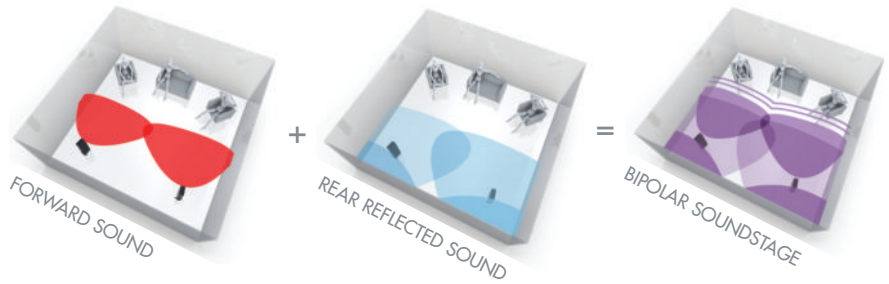

Bipolar technology creates a huge, three-dimensional soundstage for every listener in the room.

Bipolar SuperTower Series

The BP SuperTowers feature bipolar technology. Each speaker incorporates two sets of drivers—one facing forward, the other facing the rear—radiating clear, vibrant, lifelike sound, much like music is produced in real life. The result is a huge, three-dimensional soundstage for every listener in the room. Bipolar SuperTowers feature built-in powered subwoofers for lightning-fast, earthshaking bass without the need for separate subwoofer cabinets! Combine them with our perfectly matched CS Series centers and SR Series surrounds, for an extraordinary home theater system "consistently thrilling, involving, and best of all, flat out fun".

[Home Theater magazine]