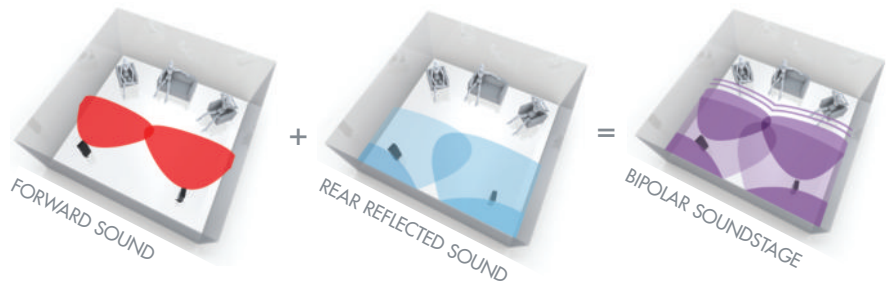

SoloCinema XTR System

Mythos SSA Single Enclosure Surround Speakers

"The Perfect Solution When Rear Speakers are Not an Option"

For those who choose not to use rear channel speakers, but want the thrills of five-channel surround sound, Definitive Technology offers the perfect solution: the Solo Surround Array Series loudspeakers. The SSA models incorporate Spatial Array, a unique patented technology that optimizes the spatial presentation of five channels to create the illusion that you are surrounded by five separate high performance speakers. Enjoying a superb sounding, audiophile-grade surround experience has never been more convenient. Simply connect an SSA to any multi-channel receiver and powered subwoofer to enjoy enveloping surround sound without the bother of running long wires and finding places for rear speakers.

Bipolar technology creates a huge, three-dimensional soundstage for every listener in the room.

Bipolar SuperTower Series

The BP SuperTowers feature bipolar technology. Each speaker incorporates two sets of drivers—one facing forward, the other facing the rear—radiating clear, vibrant, lifelike sound, much like music is produced in real life. The result is a huge, three-dimensional soundstage for every listener in the room. Bipolar SuperTowers feature built-in powered subwoofers for lightning-fast, earthshaking bass without the need for separate subwoofer cabinets! Combine them with our perfectly matched CS Series centers and SR Series surrounds, for an extraordinary home theater system "consistently thrilling, involving, and best of all, flat out fun".