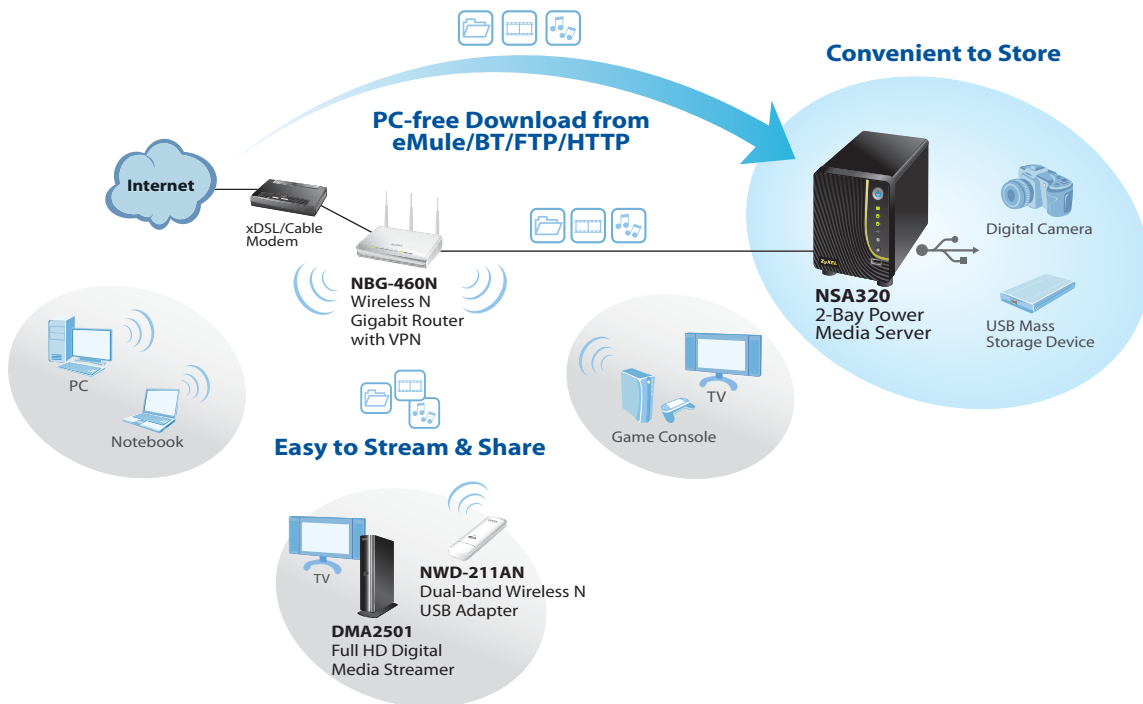

Faster data backup with NTFS support

With the NTFS drivers built-in, the NSA320 provides high-speed data transfer rate (read/write rate) for NTFS-formatted external hard drives. It efficiently saves time to back up your data, photos, music and videos among your PC, NSA and external hard drives.

Intuitive user interface integrated with media player

With the user-friendly installation wizard, it's easy to manage and backup media files on the NSA320. You can also play music and slide shows directly from the NSA320 through the intuitive user interface integrated with a media player.

Home Screen

Music Playback Button

NSA320 2-Bay Power Media Server

zPilot™ for media auto-classification by easy drag-and-drop

The zPilot™ auto file classification function of the NSA320 enables you to easily store and manage media files through simple drag-and-drop operations. With the zPilot™ software installed via the NAS Starter Utility, you can drag one or more files/folders onto the desktop icon of zPilot™, and the files/folders will be identified and delivered automatically to the music, photo, video or other designated folders on the NSA320; users can easily check the data upload status during the process.

Gigabit
Ethernet Port

Fan

Kensington Security Slot

Power
Connector

Power Cord Storage Hook

Application Diagram

For more product information, visit us on the web at www.ZyXEL.com

Copyright © 2010 ZyXEL Communications Corp. All rights reserved. ZyXEL, ZyXEL logo are registered trademarks of ZyXEL Communications Corp. All other brands, product names, or trademarks mentioned are the property of their respective owners. All specifications are subject to change without notice.