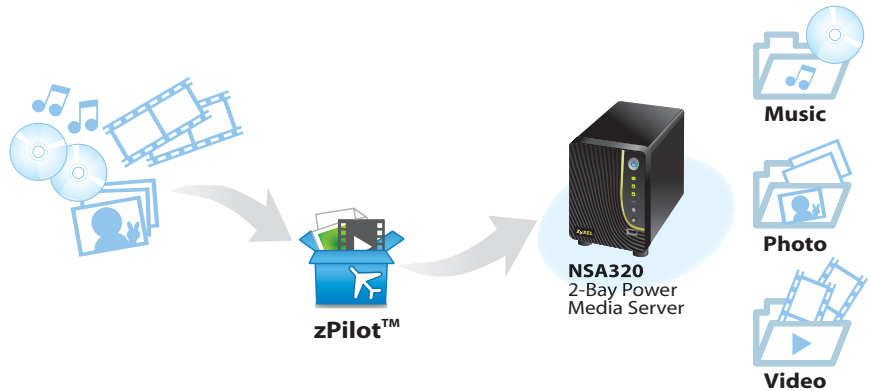

NSA320
2-Bay Power
Media Server

Powerful HD Multimedia Streaming at Fingertips!

Benefits

Superior performance for simultaneous file transfers and multiple HD streams

With a powerful CPU and sufficient memory, the ZyXEL NSA320 2-Bay Power Media Server can quickly transfer, backup and stream large multimedia files at the same time. Its superior data read/write rate is up to four times faster than most generic network storage appliances. The NSA320 also handles multiple simultaneous 1080p high-definition streams to different UPnP and DLNA-certified devices such as Microsoft XBOX360, Sony PS3 and DLNA TV in every room at home.

Home Screen

Music Playback Button

NSA320 2-Bay Power Media Server

zPilot™ for media auto-classification by easy drag-and-drop

The zPilot™ auto file classification function of the NSA320 enables you to easily store and manage media files through simple drag-and-drop operations. With the zPilot™ software installed via the NAS Starter Utility, you can drag one or more files/folders onto the desktop icon of zPilot™, and the files/folders will be identified and delivered automatically to the music, photo, video or other designated folders on the NSA320; users can easily check the data upload status during the process.

Click and select to easily enhance features for network application needs

The user-friendly Web-based NSA320 utility makes it easy for users to enhance its features in minutes. Users can customize their preferred applications with just a few clicks via the "Package Management", and the selected application software will be downloaded from ZyXEL Web site and installed automatically. It reserves storage space for applications you require and offers real-time application software support according to your needs. In addition, users can immediately download the latest firmware from ZyXEL Web site to the NSA320 through the online auto-upgrade firmware service.