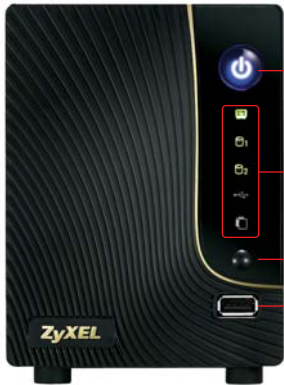

NSA320 2-Bay Power Media Server

Front Panel

Power LED

LED Indicator:
System/HDD1/
HDD2/USB/Copy

Copy/Sync Button

USB 2.0 Port

Rear Panel

USB 2.0 Port